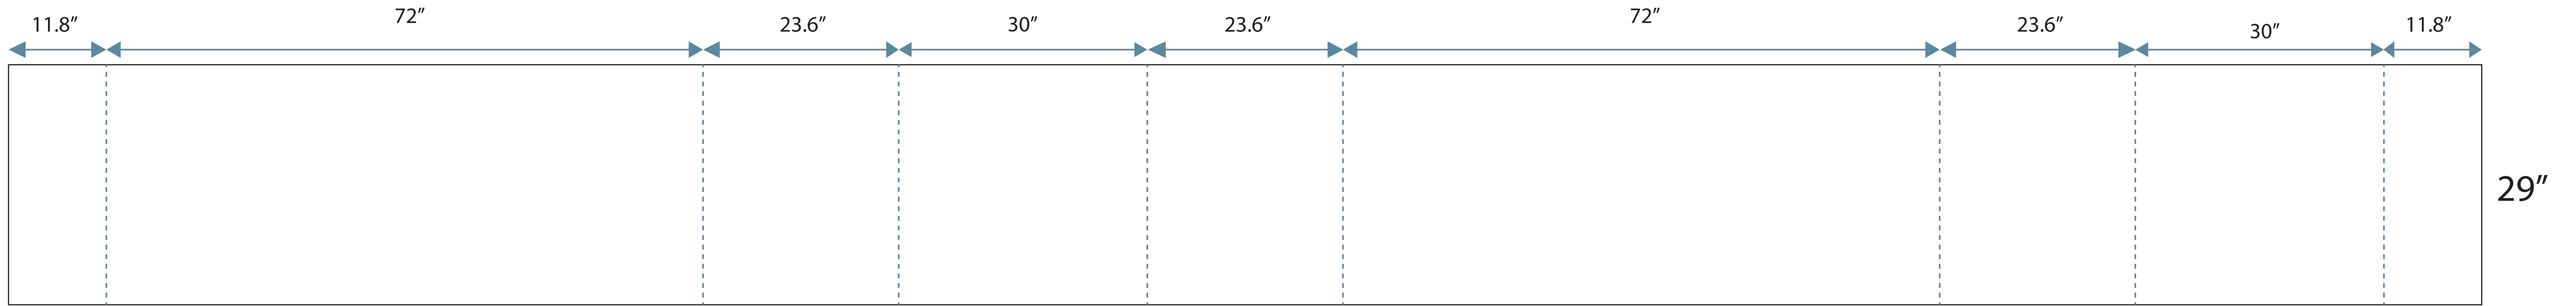

6' Tablethrow Pleated

Front

Right side

Back

Left side

298.4"

■ Pantone