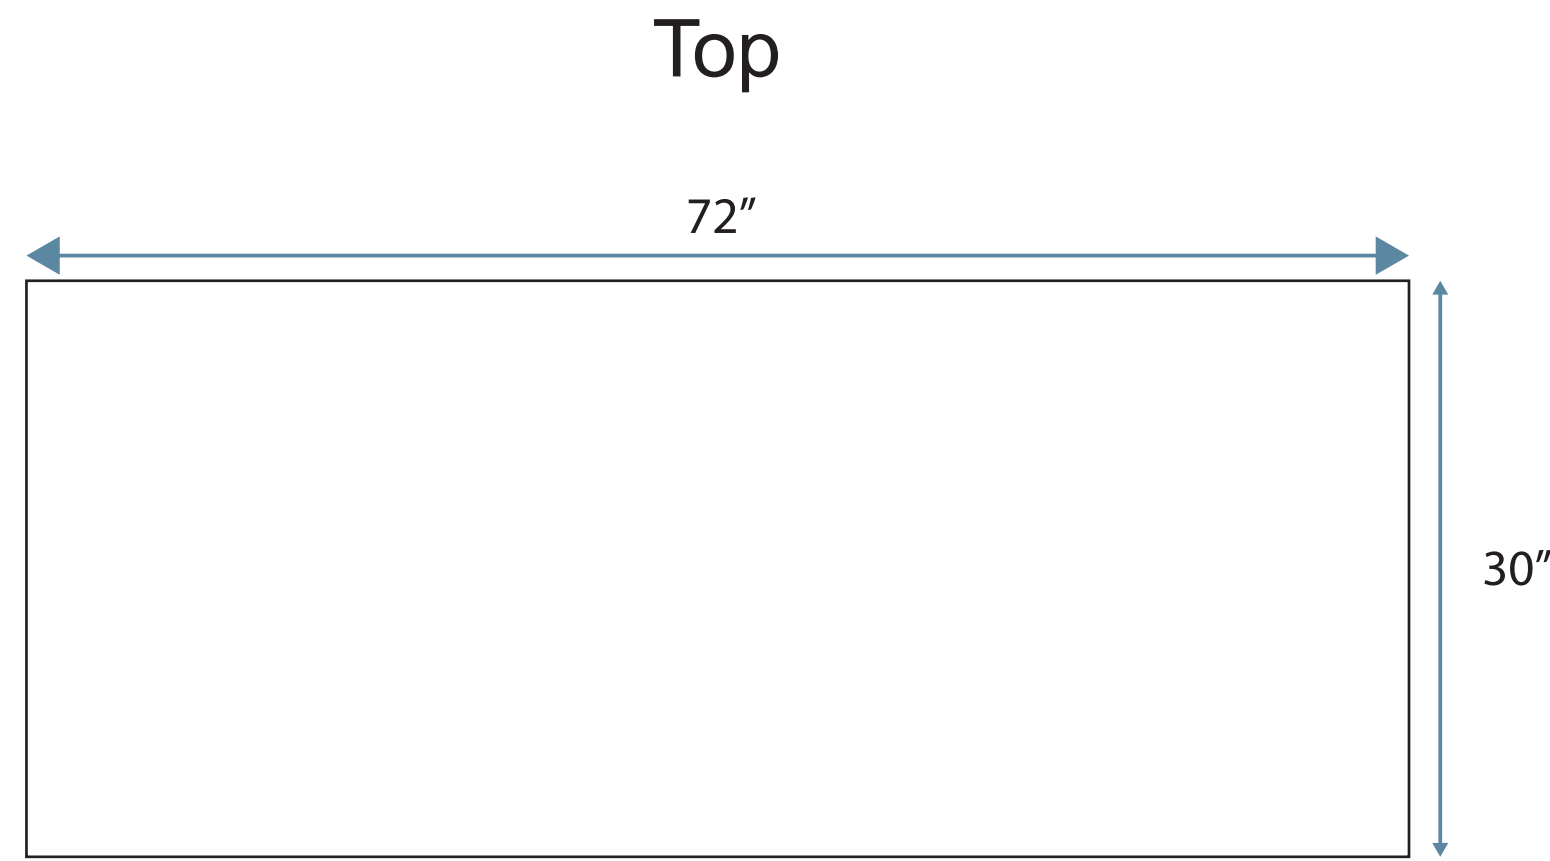

6' Tablethrow Pleated

Front

Right side

Back

Left side

298.4"

■ Pantone