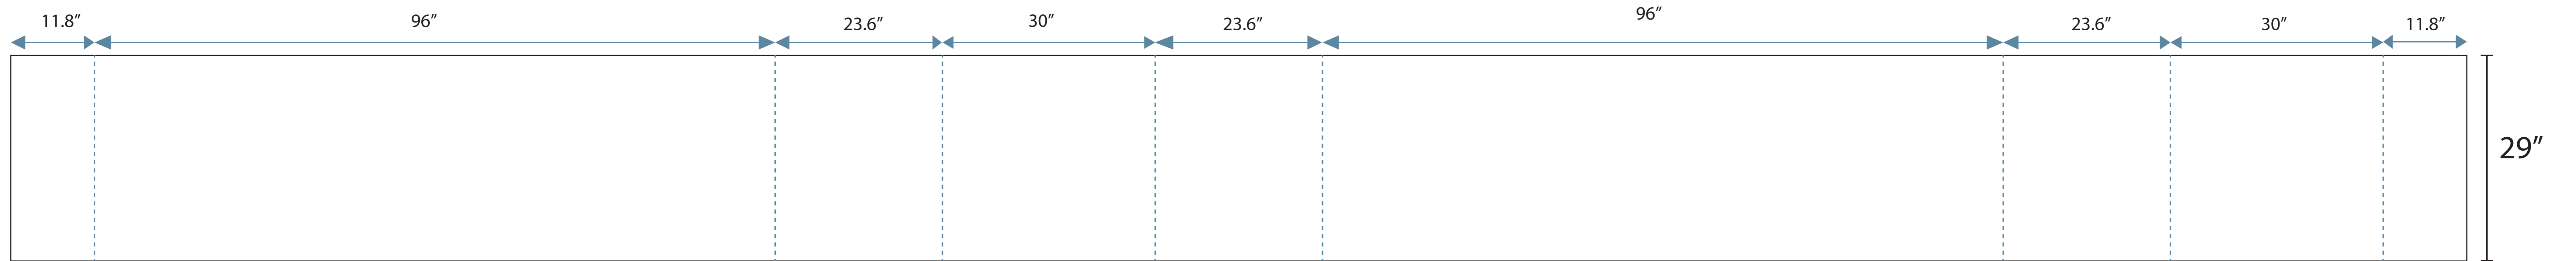

8' Tablethrow Pleated

Front

Right side

Back

Left side

346.4"

■ Pantone